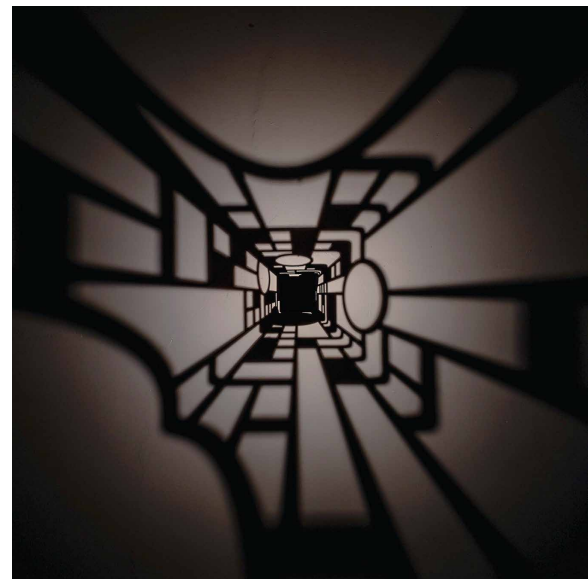

6x6 Wright Geo Design