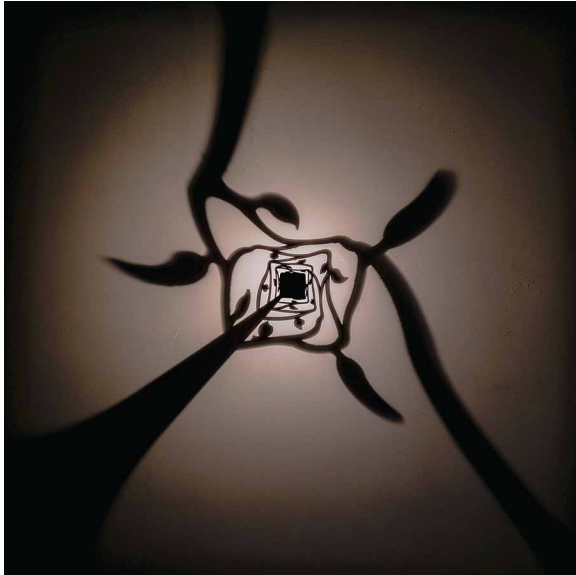

Shadow Patterns: 6x6 Nightscaping Light Bollards - Page 1

6x6 Ivy Design

6x6 Mission Design

6x6 Celtic Design

6x6 Spiral Design

Shadow Patterns: 6x6 Nightscaping Light Bollards - Page 2

6x6 Diamond Design

6x6 St. James Design