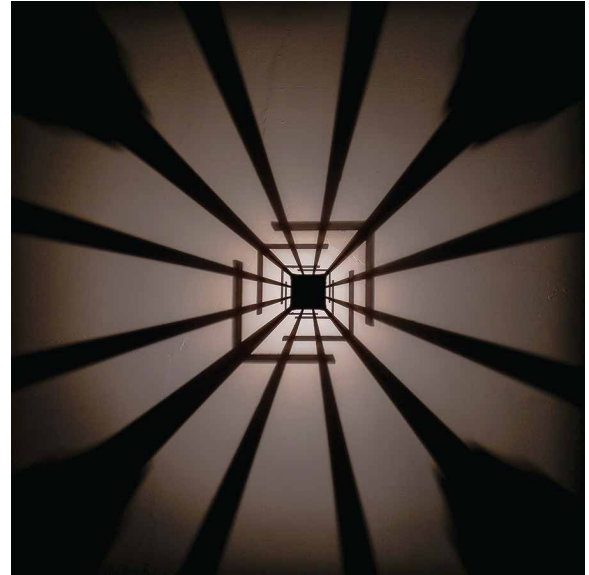

Shadow Patterns: 4x4 Nightscaping Light Bollards - Page 1

4x4 Ivy Design

4x4 Mission Design

4x4 Celtic Design

4x4 Spiral Design

Shadow Patterns: 4x4 Nightscaping Light Bollards - Page 2

4x4 Diamond Design

4x4 St. James Design