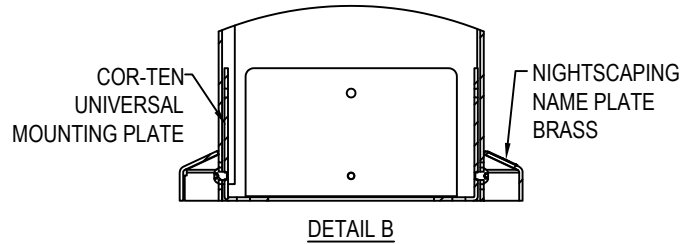

SELECT DESIRED COLOR:

- RUST WEATHERED STEEL
- DARK BRONZE POWDER COAT
- CUSTOM COLOR

SELECT DESIRED HEIGHT:

- 13"  21" (SHOWN)  32"
- 42  80"

FRONT VIEW

SIDE VIEW

FLAT PATTERN FRONT VIEW

FLAT PATTERN SIDE VIEW