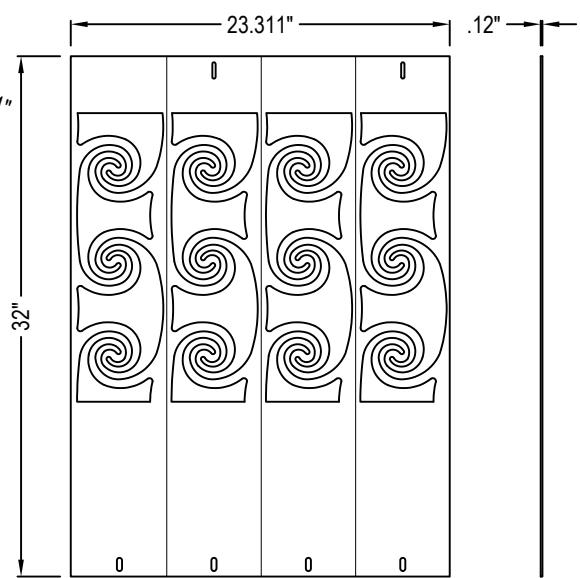

SELECT DESIRED COLOR:

- RUST WEATHERED STEEL
- DARK BRONZE POWDER COAT
- CUSTOM COLOR

SELECT DESIRED HEIGHT:

- 13"  21" (SHOWN)  32"
- 42  80"

FRONT VIEW

SIDE VIEW

FLAT PATTERN FRONT VIEW

FLAT PATTERN SIDE VIEW

## ESTATE SERIES: CORTEN STEEL BOLLARDS

DECORATIVE STEEL BOLLARD PATHWAY LIGHT: 6 X 6 SPIRAL DESIGN