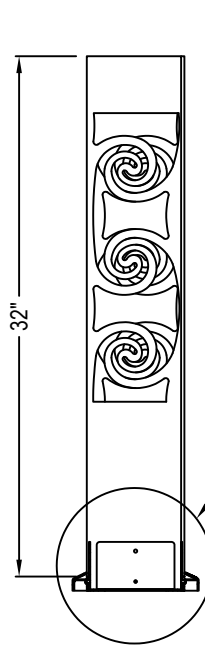

SELECT DESIRED COLOR:

- RUST WEATHERED STEEL
- DARK BRONZE POWDER COAT
- CUSTOM COLOR

SELECT DESIRED HEIGHT:

- 13"  21" (SHOWN)  32"
- 42  80"

FRONT VIEW

SIDE VIEW

FLAT PATTERN FRONT VIEW

FLAT PATTERN SIDE VIEW

NOTES:

1. INSTALLATION TO BE COMPLETED IN ACCORDANCE WITH MANUFACTURER'S SPECIFICATIONS.
2. DO NOT SCALE DRAWING.
3. THIS DRAWING IS INTENDED FOR USE BY ARCHITECTS, ENGINEERS, CONTRACTORS, CONSULTANTS AND DESIGN PROFESSIONALS FOR PLANNING PURPOSES ONLY. THIS DRAWING MAY NOT BE USED FOR CONSTRUCTION.
4. ALL INFORMATION CONTAINED HEREIN WAS CURRENT AT THE TIME OF DEVELOPMENT BUT MUST BE REVIEWED AND APPROVED BY THE PRODUCT MANUFACTURER TO BE CONSIDERED ACCURATE.
5. CONTRACTOR'S NOTE: FOR PRODUCT AND COMPANY INFORMATION VISIT [www.CADdetails.com/info](http://www.CADdetails.com/info) AND ENTER REFERENCE NUMBER 5274-021

## ESTATE SERIES: CORTEN STEEL BOLLARDS

DECORATIVE STEEL BOLLARD PATHWAY LIGHT: 6 X 6 SPIRAL DESIGN