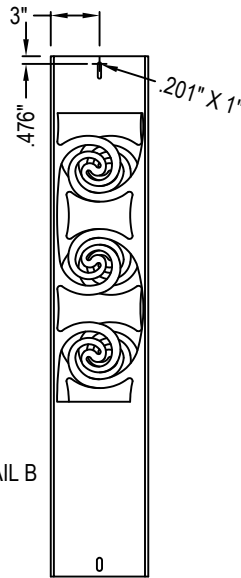

SELECT DESIRED COLOR:

- RUST WEATHERED STEEL
- DARK BRONZE POWDER COAT
- CUSTOM COLOR

SELECT DESIRED HEIGHT:

- 13"  21" (SHOWN)  32"
- 42  80"

FRONT VIEW

SIDE VIEW

FLAT PATTERN FRONT VIEW

FLAT PATTERN SIDE VIEW

NOTES:

1. INSTALLATION TO BE COMPLETED IN ACCORDANCE WITH MANUFACTURER'S SPECIFICATIONS.
2. DO NOT SCALE DRAWING.
3. THIS DRAWING IS INTENDED FOR USE BY ARCHITECTS, ENGINEERS, CONTRACTORS, CONSULTANTS AND DESIGN PROFESSIONALS FOR PLANNING PURPOSES ONLY. THIS DRAWING MAY NOT BE USED FOR CONSTRUCTION.
4. ALL INFORMATION CONTAINED HEREIN WAS CURRENT AT THE TIME OF DEVELOPMENT BUT MUST BE REVIEWED AND APPROVED BY THE PRODUCT MANUFACTURER TO BE CONSIDERED ACCURATE.
5. CONTRACTOR'S NOTE: FOR PRODUCT AND COMPANY INFORMATION VISIT [www.CADdetails.com/info](http://www.CADdetails.com/info) AND ENTER REFERENCE NUMBER 5274-021

## ESTATE SERIES: CORTEN STEEL BOLLARDS

DECORATIVE STEEL BOLLARD PATHWAY LIGHT: 6 X 6 SPIRAL DESIGN