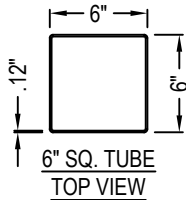

SELECT DESIRED COLOR:

- RUST WEATHERED STEEL
- DARK BRONZE POWDER COAT
- CUSTOM COLOR

SELECT DESIRED HEIGHT:

- 13"  21" (SHOWN)  32"
- 42  80"

FRONT VIEW

SIDE VIEW

FLAT PATTERN FRONT VIEW

FLAT PATTERN SIDE VIEW