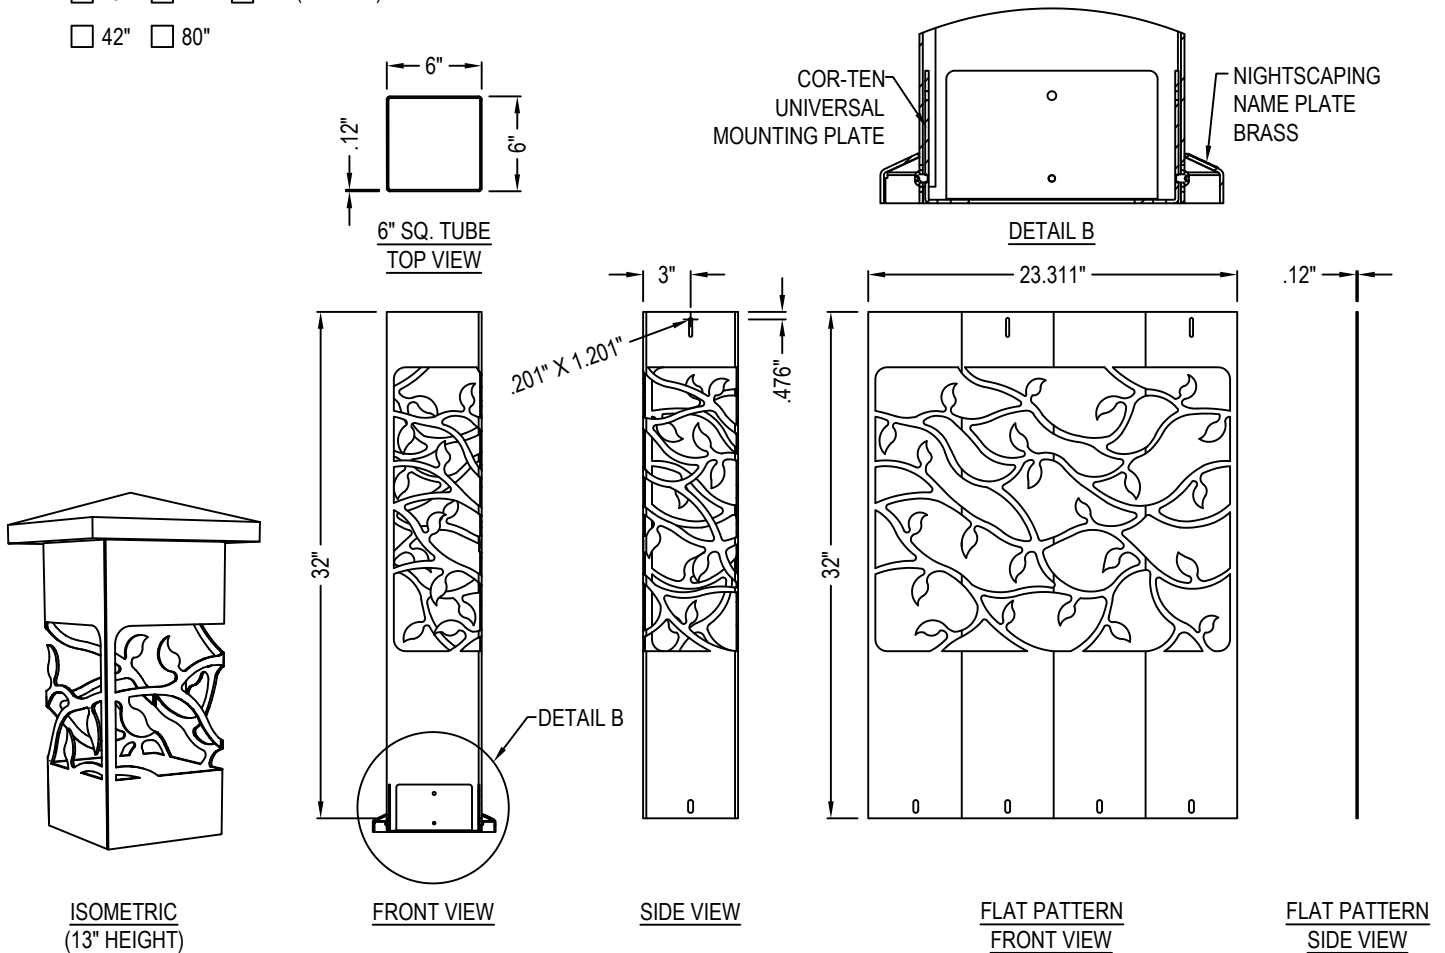

SELECT DESIRED COLOR:

- RUST WEATHERED STEEL
- DARK BRONZE POWDER COAT
- CUSTOM COLOR

SELECT DESIRED HEIGHT:

- 13" 21" 32" (SHOWN)
- 42" 80"

NOTES:

1. INSTALLATION TO BE COMPLETED IN ACCORDANCE WITH MANUFACTURER'S SPECIFICATIONS.
2. DO NOT SCALE DRAWING.
3. THIS DRAWING IS INTENDED FOR USE BY ARCHITECTS, ENGINEERS, CONTRACTORS, CONSULTANTS AND DESIGN PROFESSIONALS FOR PLANNING PURPOSES ONLY. THIS DRAWING MAY NOT BE USED FOR CONSTRUCTION.
4. ALL INFORMATION CONTAINED HEREIN WAS CURRENT AT THE TIME OF DEVELOPMENT BUT MUST BE REVIEWED AND APPROVED BY THE PRODUCT MANUFACTURER TO BE CONSIDERED ACCURATE.
5. CONTRACTOR'S NOTE: FOR PRODUCT AND COMPANY INFORMATION VISIT www.CADdetails.com/info AND ENTER REFERENCE NUMBER 5274-022

ESTATE SERIES: CORTEN STEEL BOLLARDS
 DECORATIVE STEEL BOLLARD PATHWAY LIGHT: 6 X 6 IVY CE® DESIGN