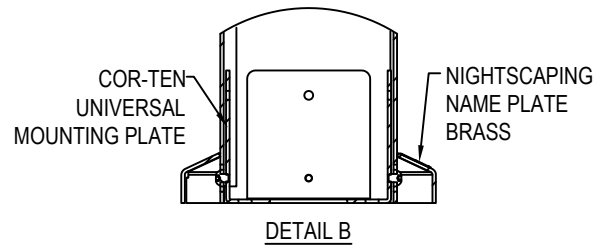

SELECT DESIRED COLOR:

- RUST WEATHERED STEEL
- DARK BRONZE POWDER COAT
- CUSTOM COLOR

SELECT DESIRED HEIGHT:

- 17" 25" (SHOWN) 37"

PERSPECTIVE
(17" HEIGHT)

FRONT VIEW

SIDE VIEW

FLAT PATTERN
FRONT VIEW

FLAT PATTERN
SIDE VIEW

NOTES:

1. INSTALLATION TO BE COMPLETED IN ACCORDANCE WITH MANUFACTURER'S SPECIFICATIONS.
2. DO NOT SCALE DRAWING.
3. THIS DRAWING IS INTENDED FOR USE BY ARCHITECTS, ENGINEERS, CONTRACTORS, CONSULTANTS AND DESIGN PROFESSIONALS FOR PLANNING PURPOSES ONLY. THIS DRAWING MAY NOT BE USED FOR CONSTRUCTION.
4. ALL INFORMATION CONTAINED HEREIN WAS CURRENT AT THE TIME OF DEVELOPMENT BUT MUST BE REVIEWED AND APPROVED BY THE PRODUCT MANUFACTURER TO BE CONSIDERED ACCURATE.
5. CONTRACTOR'S NOTE: FOR PRODUCT AND COMPANY INFORMATION VISIT www.CADdetails.com/info AND ENTER REFERENCE NUMBER 5274-011