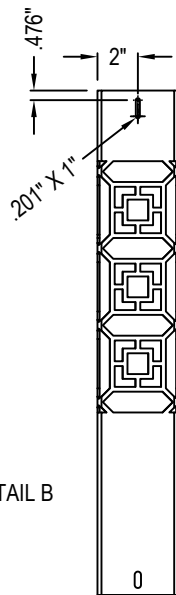

SELECT DESIRED COLOR:

- RUST WEATHERED STEEL
- DARK BRONZE POWDER COAT
- CUSTOM COLOR

SELECT DESIRED HEIGHT:

- 17" 25" (SHOWN) 37"

PERSPECTIVE
(17" HEIGHT)

FRONT VIEW

SIDE VIEW

FLAT PATTERN
FRONT VIEW

FLAT PATTERN
SIDE VIEW

NOTES:

1. INSTALLATION TO BE COMPLETED IN ACCORDANCE WITH MANUFACTURER'S SPECIFICATIONS.
2. DO NOT SCALE DRAWING.
3. THIS DRAWING IS INTENDED FOR USE BY ARCHITECTS, ENGINEERS, CONTRACTORS, CONSULTANTS AND DESIGN PROFESSIONALS FOR PLANNING PURPOSES ONLY. THIS DRAWING MAY NOT BE USED FOR CONSTRUCTION.
4. ALL INFORMATION CONTAINED HEREIN WAS CURRENT AT THE TIME OF DEVELOPMENT BUT MUST BE REVIEWED AND APPROVED BY THE PRODUCT MANUFACTURER TO BE CONSIDERED ACCURATE.
5. CONTRACTOR'S NOTE: FOR PRODUCT AND COMPANY INFORMATION VISIT www.CADdetails.com/info AND ENTER REFERENCE NUMBER 5274-011