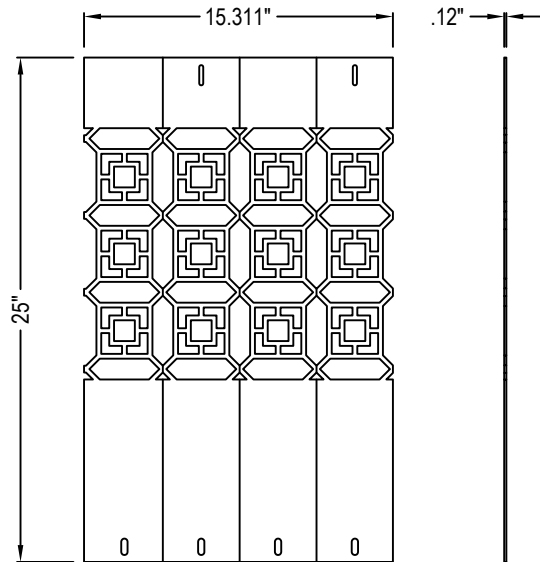

SELECT DESIRED COLOR:

- RUST WEATHERED STEEL
- DARK BRONZE POWDER COAT
- CUSTOM COLOR

SELECT DESIRED HEIGHT:

- 17" 25" (SHOWN) 37"

PERSPECTIVE
(17" HEIGHT)

FRONT VIEW

SIDE VIEW

FLAT PATTERN
FRONT VIEW

FLAT PATTERN
SIDE VIEW

NOTES:

1. INSTALLATION TO BE COMPLETED IN ACCORDANCE WITH MANUFACTURER'S SPECIFICATIONS.
2. DO NOT SCALE DRAWING.
3. THIS DRAWING IS INTENDED FOR USE BY ARCHITECTS, ENGINEERS, CONTRACTORS, CONSULTANTS AND DESIGN PROFESSIONALS FOR PLANNING PURPOSES ONLY. THIS DRAWING MAY NOT BE USED FOR CONSTRUCTION.
4. ALL INFORMATION CONTAINED HEREIN WAS CURRENT AT THE TIME OF DEVELOPMENT BUT MUST BE REVIEWED AND APPROVED BY THE PRODUCT MANUFACTURER TO BE CONSIDERED ACCURATE.
5. CONTRACTOR'S NOTE: FOR PRODUCT AND COMPANY INFORMATION VISIT www.CADdetails.com/info AND ENTER REFERENCE NUMBER 5274-011