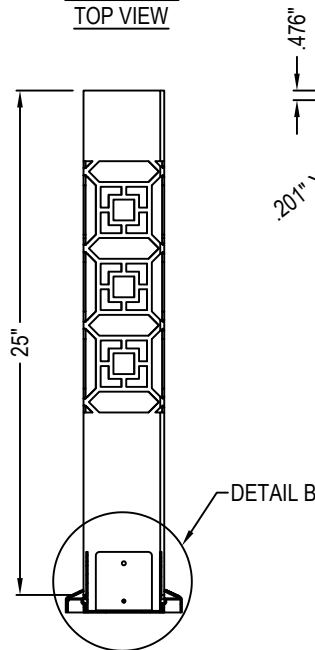

SELECT DESIRED COLOR:

- RUST WEATHERED STEEL
- DARK BRONZE POWDER COAT
- CUSTOM COLOR

SELECT DESIRED HEIGHT:

- 17" 25" (SHOWN) 37"

PERSPECTIVE
(17" HEIGHT)

FRONT VIEW

SIDE VIEW

FLAT PATTERN
FRONT VIEW

FLAT PATTERN
SIDE VIEW

NOTES:

1. INSTALLATION TO BE COMPLETED IN ACCORDANCE WITH MANUFACTURER'S SPECIFICATIONS.
2. DO NOT SCALE DRAWING.
3. THIS DRAWING IS INTENDED FOR USE BY ARCHITECTS, ENGINEERS, CONTRACTORS, CONSULTANTS AND DESIGN PROFESSIONALS FOR PLANNING PURPOSES ONLY. THIS DRAWING MAY NOT BE USED FOR CONSTRUCTION.
4. ALL INFORMATION CONTAINED HEREIN WAS CURRENT AT THE TIME OF DEVELOPMENT BUT MUST BE REVIEWED AND APPROVED BY THE PRODUCT MANUFACTURER TO BE CONSIDERED ACCURATE.
5. CONTRACTOR'S NOTE: FOR PRODUCT AND COMPANY INFORMATION VISIT www.CADdetails.com/info AND ENTER REFERENCE NUMBER 5274-011