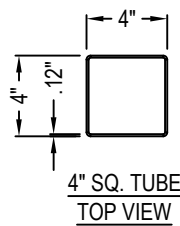

SELECT DESIRED COLOR:

- RUST WEATHERED STEEL
- DARK BRONZE POWDER COAT
- CUSTOM COLOR

SELECT DESIRED HEIGHT:

- 17" 25" (SHOWN) 37"

PERSPECTIVE
(17" HEIGHT)

FRONT VIEW

SIDE VIEW

FLAT PATTERN
FRONT VIEW

FLAT PATTERN
SIDE VIEW

NOTES:

1. INSTALLATION TO BE COMPLETED IN ACCORDANCE WITH MANUFACTURER'S SPECIFICATIONS.
2. DO NOT SCALE DRAWING.
3. THIS DRAWING IS INTENDED FOR USE BY ARCHITECTS, ENGINEERS, CONTRACTORS, CONSULTANTS AND DESIGN PROFESSIONALS FOR PLANNING PURPOSES ONLY. THIS DRAWING MAY NOT BE USED FOR CONSTRUCTION.
4. ALL INFORMATION CONTAINED HEREIN WAS CURRENT AT THE TIME OF DEVELOPMENT BUT MUST BE REVIEWED AND APPROVED BY THE PRODUCT MANUFACTURER TO BE CONSIDERED ACCURATE.
5. CONTRACTOR'S NOTE: FOR PRODUCT AND COMPANY INFORMATION VISIT www.CADdetails.com/info AND ENTER REFERENCE NUMBER 5274-011