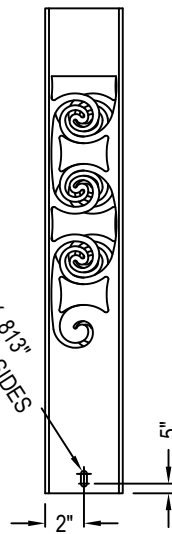

SELECT DESIRED COLOR:

- RUST WEATHERED STEEL
- DARK BRONZE POWDER COAT
- CUSTOM COLOR

SELECT DESIRED HEIGHT:

- 17" 25" (SHOWN) 37"

PERSPECTIVE
(17" HEIGHT)

FRONT VIEW

SIDE VIEW

FLAT PATTERN
FRONT VIEW

FLAT PATTERN
SIDE VIEW

NOTES:

1. INSTALLATION TO BE COMPLETED IN ACCORDANCE WITH MANUFACTURER'S SPECIFICATIONS.
2. DO NOT SCALE DRAWING.
3. THIS DRAWING IS INTENDED FOR USE BY ARCHITECTS, ENGINEERS, CONTRACTORS, CONSULTANTS AND DESIGN PROFESSIONALS FOR PLANNING PURPOSES ONLY. THIS DRAWING MAY NOT BE USED FOR CONSTRUCTION.
4. ALL INFORMATION CONTAINED HEREIN WAS CURRENT AT THE TIME OF DEVELOPMENT BUT MUST BE REVIEWED AND APPROVED BY THE PRODUCT MANUFACTURER TO BE CONSIDERED ACCURATE.
5. CONTRACTOR'S NOTE: FOR PRODUCT AND COMPANY INFORMATION VISIT www.CADdetails.com/info AND ENTER REFERENCE NUMBER 5274-012

GARDEN SERIES: CORTEN STEEL BOLLARDS

DECORATIVE STEEL BOLLARD PATHWAY LIGHT: 4 X 4 SPIRAL DESIGN