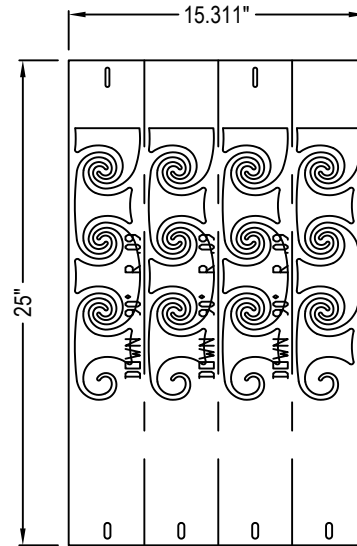

SELECT DESIRED COLOR:

- RUST WEATHERED STEEL
- DARK BRONZE POWDER COAT
- CUSTOM COLOR

SELECT DESIRED HEIGHT:

- 17" 25" (SHOWN) 37"

PERSPECTIVE
(17" HEIGHT)

FRONT VIEW

SIDE VIEW

FLAT PATTERN
FRONT VIEW

FLAT PATTERN
SIDE VIEW

NOTES:

1. INSTALLATION TO BE COMPLETED IN ACCORDANCE WITH MANUFACTURER'S SPECIFICATIONS.
2. DO NOT SCALE DRAWING.
3. THIS DRAWING IS INTENDED FOR USE BY ARCHITECTS, ENGINEERS, CONTRACTORS, CONSULTANTS AND DESIGN PROFESSIONALS FOR PLANNING PURPOSES ONLY. THIS DRAWING MAY NOT BE USED FOR CONSTRUCTION.
4. ALL INFORMATION CONTAINED HEREIN WAS CURRENT AT THE TIME OF DEVELOPMENT BUT MUST BE REVIEWED AND APPROVED BY THE PRODUCT MANUFACTURER TO BE CONSIDERED ACCURATE.
5. CONTRACTOR'S NOTE: FOR PRODUCT AND COMPANY INFORMATION VISIT www.CADdetails.com/info AND ENTER REFERENCE NUMBER 5274-012

GARDEN SERIES: CORTEN STEEL BOLLARDS

DECORATIVE STEEL BOLLARD PATHWAY LIGHT: 4 X 4 SPIRAL DESIGN