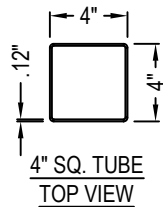

SELECT DESIRED COLOR:

- RUST WEATHERED STEEL
- DARK BRONZE POWDER COAT
- CUSTOM COLOR

SELECT DESIRED HEIGHT:

- 17" 25" (SHOWN) 37"

PERSPECTIVE
(17" HEIGHT)

FRONT VIEW

SIDE VIEW

FLAT PATTERN
FRONT VIEW