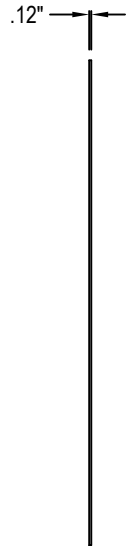

SELECT DESIRED COLOR:

- RUST WEATHERED STEEL
- DARK BRONZE POWDER COAT
- CUSTOM COLOR

SELECT DESIRED HEIGHT:

- 17" 25" (SHOWN) 37"

PERSPECTIVE
(17" HEIGHT)

FRONT VIEW

SIDE VIEW

FLAT PATTERN
FRONT VIEW

FLAT PATTERN
SIDE VIEW

NOTES:

1. INSTALLATION TO BE COMPLETED IN ACCORDANCE WITH MANUFACTURER'S SPECIFICATIONS.
2. DO NOT SCALE DRAWING.
3. THIS DRAWING IS INTENDED FOR USE BY ARCHITECTS, ENGINEERS, CONTRACTORS, CONSULTANTS AND DESIGN PROFESSIONALS FOR PLANNING PURPOSES ONLY. THIS DRAWING MAY NOT BE USED FOR CONSTRUCTION.
4. ALL INFORMATION CONTAINED HEREIN WAS CURRENT AT THE TIME OF DEVELOPMENT BUT MUST BE REVIEWED AND APPROVED BY THE PRODUCT MANUFACTURER TO BE CONSIDERED ACCURATE.
5. CONTRACTOR'S NOTE: FOR PRODUCT AND COMPANY INFORMATION VISIT www.CADdetails.com/info AND ENTER REFERENCE NUMBER 5274-012

GARDEN SERIES: CORTEN STEEL BOLLARDS

DECORATIVE STEEL BOLLARD PATHWAY LIGHT: 4 X 4 SPIRAL DESIGN