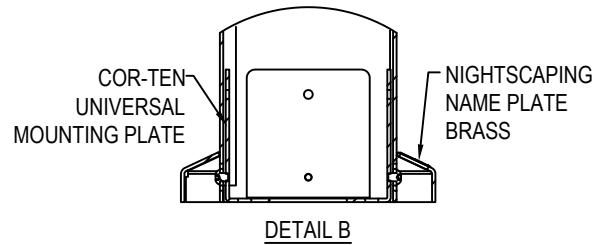

SELECT DESIRED COLOR:

- RUST WEATHERED STEEL
- DARK BRONZE POWDER COAT
- CUSTOM COLOR

SELECT DESIRED HEIGHT:

- 17" 25" (SHOWN) 37"

PERSPECTIVE
(17" HEIGHT)

FRONT VIEW

SIDE VIEW

FLAT PATTERN
FRONT VIEW

FLAT PATTERN
SIDE VIEW

NOTES:

1. INSTALLATION TO BE COMPLETED IN ACCORDANCE WITH MANUFACTURER'S SPECIFICATIONS.
2. DO NOT SCALE DRAWING.
3. THIS DRAWING IS INTENDED FOR USE BY ARCHITECTS, ENGINEERS, CONTRACTORS, CONSULTANTS AND DESIGN PROFESSIONALS FOR PLANNING PURPOSES ONLY. THIS DRAWING MAY NOT BE USED FOR CONSTRUCTION.
4. ALL INFORMATION CONTAINED HEREIN WAS CURRENT AT THE TIME OF DEVELOPMENT BUT MUST BE REVIEWED AND APPROVED BY THE PRODUCT MANUFACTURER TO BE CONSIDERED ACCURATE.
5. CONTRACTOR'S NOTE: FOR PRODUCT AND COMPANY INFORMATION VISIT www.CADdetails.com/info AND ENTER REFERENCE NUMBER 5274-012