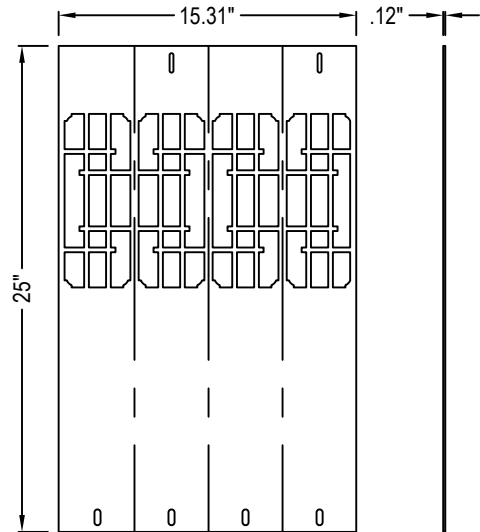

SELECT DESIRED COLOR:

- RUST WEATHERED STEEL
- DARK BRONZE POWDER COAT
- CUSTOM COLOR

SELECT DESIRED HEIGHT:

- 17" 25" (SHOWN) 37"

PERSPECTIVE
(17" HEIGHT)

FRONT VIEW

SIDE VIEW

FLAT PATTERN
FRONT VIEW

FLAT PATTERN
SIDE VIEW

NOTES:

1. INSTALLATION TO BE COMPLETED IN ACCORDANCE WITH MANUFACTURER'S SPECIFICATIONS.
2. DO NOT SCALE DRAWING.
3. THIS DRAWING IS INTENDED FOR USE BY ARCHITECTS, ENGINEERS, CONTRACTORS, CONSULTANTS AND DESIGN PROFESSIONALS FOR PLANNING PURPOSES ONLY. THIS DRAWING MAY NOT BE USED FOR CONSTRUCTION.
4. ALL INFORMATION CONTAINED HEREIN WAS CURRENT AT THE TIME OF DEVELOPMENT BUT MUST BE REVIEWED AND APPROVED BY THE PRODUCT MANUFACTURER TO BE CONSIDERED ACCURATE.
5. CONTRACTOR'S NOTE: FOR PRODUCT AND COMPANY INFORMATION VISIT www.CADdetails.com/info AND ENTER REFERENCE NUMBER 5274-009