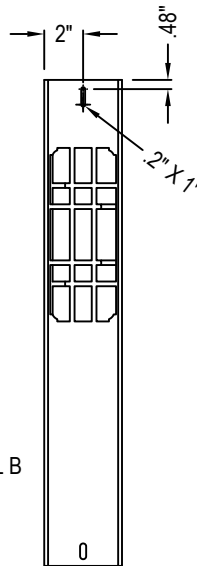

SELECT DESIRED COLOR:

- RUST WEATHERED STEEL
- DARK BRONZE POWDER COAT
- CUSTOM COLOR

SELECT DESIRED HEIGHT:

- 17" 25" (SHOWN) 37"

PERSPECTIVE
(17" HEIGHT)

FRONT VIEW

SIDE VIEW

FLAT PATTERN
FRONT VIEW

FLAT PATTERN
SIDE VIEW

NOTES:

1. INSTALLATION TO BE COMPLETED IN ACCORDANCE WITH MANUFACTURER'S SPECIFICATIONS.
2. DO NOT SCALE DRAWING.
3. THIS DRAWING IS INTENDED FOR USE BY ARCHITECTS, ENGINEERS, CONTRACTORS, CONSULTANTS AND DESIGN PROFESSIONALS FOR PLANNING PURPOSES ONLY. THIS DRAWING MAY NOT BE USED FOR CONSTRUCTION.
4. ALL INFORMATION CONTAINED HEREIN WAS CURRENT AT THE TIME OF DEVELOPMENT BUT MUST BE REVIEWED AND APPROVED BY THE PRODUCT MANUFACTURER TO BE CONSIDERED ACCURATE.
5. CONTRACTOR'S NOTE: FOR PRODUCT AND COMPANY INFORMATION VISIT www.CADdetails.com/info AND ENTER REFERENCE NUMBER 5274-009