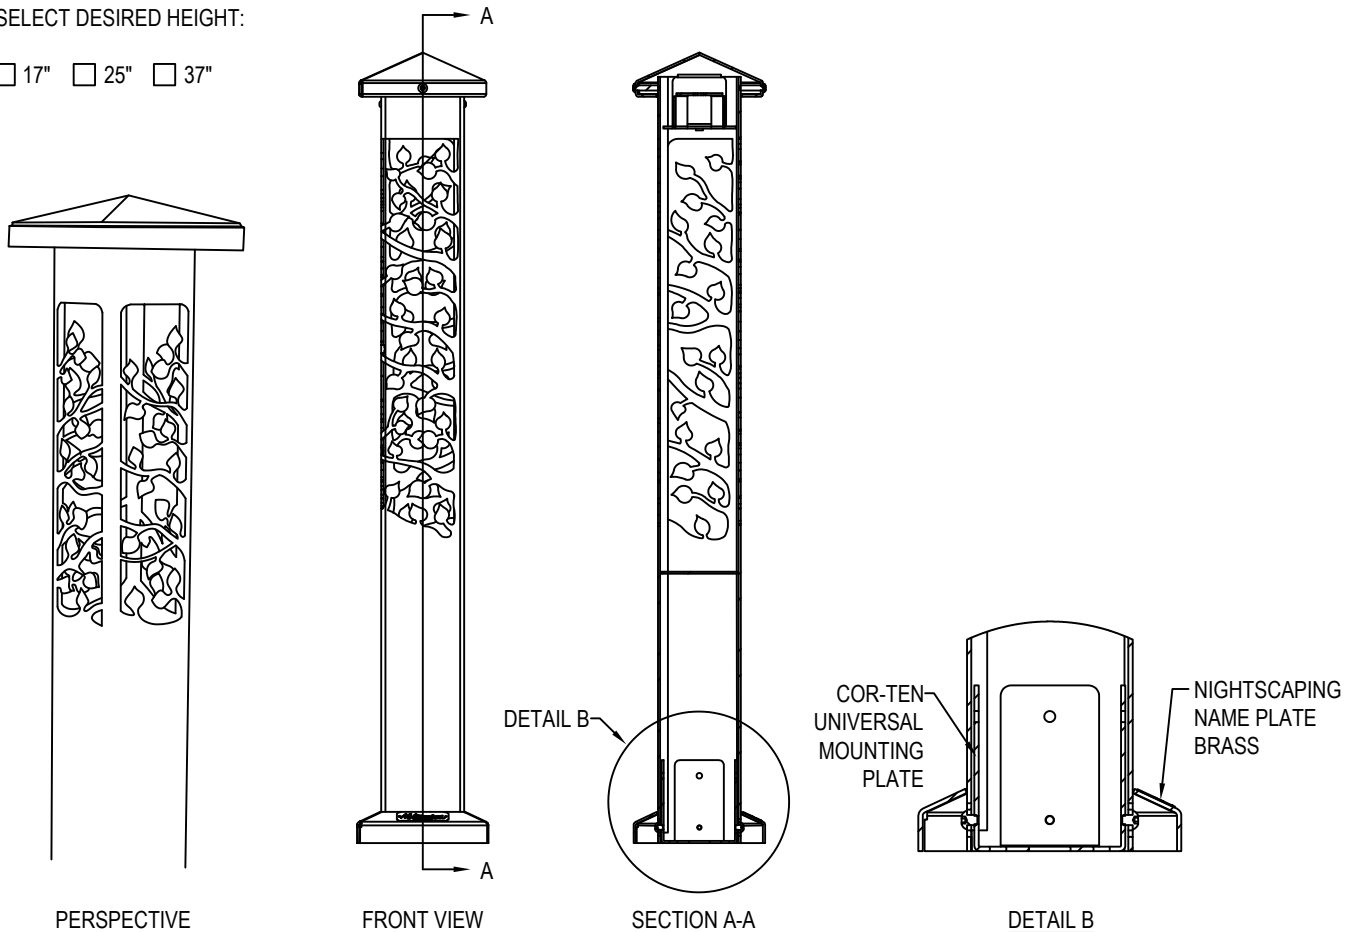

SELECT DESIRED COLOR:

- RUST WEATHERED STEEL
- DARK BRONZE POWDER COAT
- CUSTOM COLOR

SELECT DESIRED MOUNT:

- IN-GROUND
- SURFACE (SHOWN)

SELECT DESIRED HEIGHT:

- 17"
- 25"
- 37"

NOTES:

1. INSTALLATION TO BE COMPLETED IN ACCORDANCE WITH MANUFACTURER'S SPECIFICATIONS.
2. DO NOT SCALE DRAWING.
3. THIS DRAWING IS INTENDED FOR USE BY ARCHITECTS, ENGINEERS, CONTRACTORS, CONSULTANTS AND DESIGN PROFESSIONALS FOR PLANNING PURPOSES ONLY. THIS DRAWING MAY NOT BE USED FOR CONSTRUCTION.
4. ALL INFORMATION CONTAINED HEREIN WAS CURRENT AT THE TIME OF DEVELOPMENT BUT MUST BE REVIEWED AND APPROVED BY THE PRODUCT MANUFACTURER TO BE CONSIDERED ACCURATE.
5. CONTRACTOR'S NOTE: FOR PRODUCT AND COMPANY INFORMATION VISIT [www.CADdetails.com/info](http://www.CADdetails.com/info) AND ENTER REFERENCE NUMBER 5274-005

## GARDEN SERIES: CORTEN STEEL BOLLARDS

DECORATIVE STEEL BOLLARD PATHWAY LIGHT: 4 X 4 GROVE CE® DESIGN