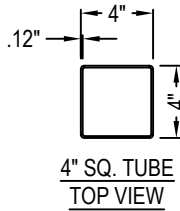

SELECT DESIRED COLOR:

- RUST WEATHERED STEEL
- DARK BRONZE POWDER COAT
- CUSTOM COLOR

SELECT DESIRED HEIGHT:

- 17"  25"  37" (SHOWN)

PERSPECTIVE

SIDE VIEW

FRONT VIEW

FLAT PATTERN  
FRONT VIEW

FLAT PATTERN  
SIDE VIEW

NOTES:

1. INSTALLATION TO BE COMPLETED IN ACCORDANCE WITH MANUFACTURER'S SPECIFICATIONS.
2. DO NOT SCALE DRAWING.
3. THIS DRAWING IS INTENDED FOR USE BY ARCHITECTS, ENGINEERS, CONTRACTORS, CONSULTANTS AND DESIGN PROFESSIONALS FOR PLANNING PURPOSES ONLY. THIS DRAWING MAY NOT BE USED FOR CONSTRUCTION.
4. ALL INFORMATION CONTAINED HEREIN WAS CURRENT AT THE TIME OF DEVELOPMENT BUT MUST BE REVIEWED AND APPROVED BY THE PRODUCT MANUFACTURER TO BE CONSIDERED ACCURATE.
5. CONTRACTOR'S NOTE: FOR PRODUCT AND COMPANY INFORMATION VISIT [www.CADdetails.com/info](http://www.CADdetails.com/info) AND ENTER REFERENCE NUMBER 5274-008