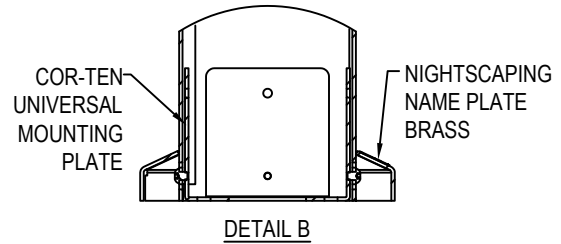

SELECT DESIRED COLOR:

- RUST WEATHERED STEEL
- DARK BRONZE POWDER COAT
- CUSTOM COLOR

SELECT DESIRED HEIGHT:

- 17"  25"  37" (SHOWN)

PERSPECTIVE

SIDE VIEW

FRONT VIEW

FLAT PATTERN  
FRONT VIEW

FLAT PATTERN  
SIDE VIEW

NOTES:

1. INSTALLATION TO BE COMPLETED IN ACCORDANCE WITH MANUFACTURER'S SPECIFICATIONS.
2. DO NOT SCALE DRAWING.
3. THIS DRAWING IS INTENDED FOR USE BY ARCHITECTS, ENGINEERS, CONTRACTORS, CONSULTANTS AND DESIGN PROFESSIONALS FOR PLANNING PURPOSES ONLY. THIS DRAWING MAY NOT BE USED FOR CONSTRUCTION.
4. ALL INFORMATION CONTAINED HEREIN WAS CURRENT AT THE TIME OF DEVELOPMENT BUT MUST BE REVIEWED AND APPROVED BY THE PRODUCT MANUFACTURER TO BE CONSIDERED ACCURATE.
5. CONTRACTOR'S NOTE: FOR PRODUCT AND COMPANY INFORMATION VISIT [www.CADdetails.com/info](http://www.CADdetails.com/info) AND ENTER REFERENCE NUMBER 5274-008