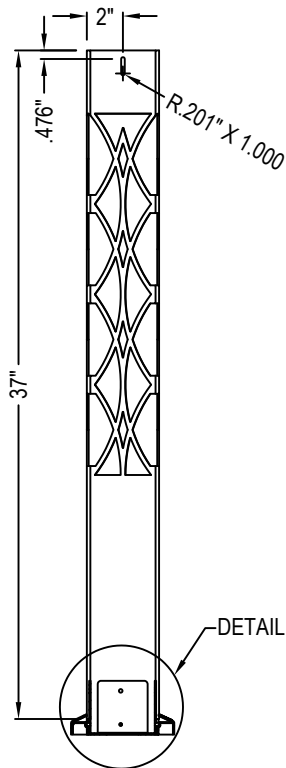

SELECT DESIRED COLOR:

- RUST WEATHERED STEEL
- DARK BRONZE POWDER COAT
- CUSTOM COLOR

SELECT DESIRED HEIGHT:

- 17"  25"  37" (SHOWN)

PERSPECTIVE

SIDE VIEW

FRONT VIEW

FLAT PATTERN  
FRONT VIEW

FLAT PATTERN  
SIDE VIEW

NOTES:

1. INSTALLATION TO BE COMPLETED IN ACCORDANCE WITH MANUFACTURER'S SPECIFICATIONS.
2. DO NOT SCALE DRAWING.
3. THIS DRAWING IS INTENDED FOR USE BY ARCHITECTS, ENGINEERS, CONTRACTORS, CONSULTANTS AND DESIGN PROFESSIONALS FOR PLANNING PURPOSES ONLY. THIS DRAWING MAY NOT BE USED FOR CONSTRUCTION.
4. ALL INFORMATION CONTAINED HEREIN WAS CURRENT AT THE TIME OF DEVELOPMENT BUT MUST BE REVIEWED AND APPROVED BY THE PRODUCT MANUFACTURER TO BE CONSIDERED ACCURATE.
5. CONTRACTOR'S NOTE: FOR PRODUCT AND COMPANY INFORMATION VISIT [www.CADdetails.com/info](http://www.CADdetails.com/info) AND ENTER REFERENCE NUMBER 5274-008

## GARDEN SERIES: CORTEN STEEL BOLLARDS

DECORATIVE STEEL BOLLARD PATHWAY LIGHT: 4 X 4 DIAMOND CE® DESIGN