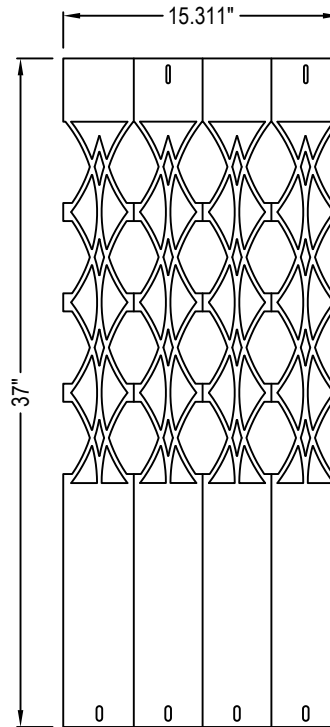

SELECT DESIRED COLOR:

- RUST WEATHERED STEEL
- DARK BRONZE POWDER COAT
- CUSTOM COLOR

SELECT DESIRED HEIGHT:

- 17"  25"  37" (SHOWN)

PERSPECTIVE

SIDE VIEW

FRONT VIEW

FLAT PATTERN  
FRONT VIEW

FLAT PATTERN  
SIDE VIEW

NOTES:

1. INSTALLATION TO BE COMPLETED IN ACCORDANCE WITH MANUFACTURER'S SPECIFICATIONS.
2. DO NOT SCALE DRAWING.
3. THIS DRAWING IS INTENDED FOR USE BY ARCHITECTS, ENGINEERS, CONTRACTORS, CONSULTANTS AND DESIGN PROFESSIONALS FOR PLANNING PURPOSES ONLY. THIS DRAWING MAY NOT BE USED FOR CONSTRUCTION.
4. ALL INFORMATION CONTAINED HEREIN WAS CURRENT AT THE TIME OF DEVELOPMENT BUT MUST BE REVIEWED AND APPROVED BY THE PRODUCT MANUFACTURER TO BE CONSIDERED ACCURATE.
5. CONTRACTOR'S NOTE: FOR PRODUCT AND COMPANY INFORMATION VISIT [www.CADdetails.com/info](http://www.CADdetails.com/info) AND ENTER REFERENCE NUMBER 5274-008

## GARDEN SERIES: CORTEN STEEL BOLLARDS

DECORATIVE STEEL BOLLARD PATHWAY LIGHT: 4 X 4 DIAMOND CE® DESIGN