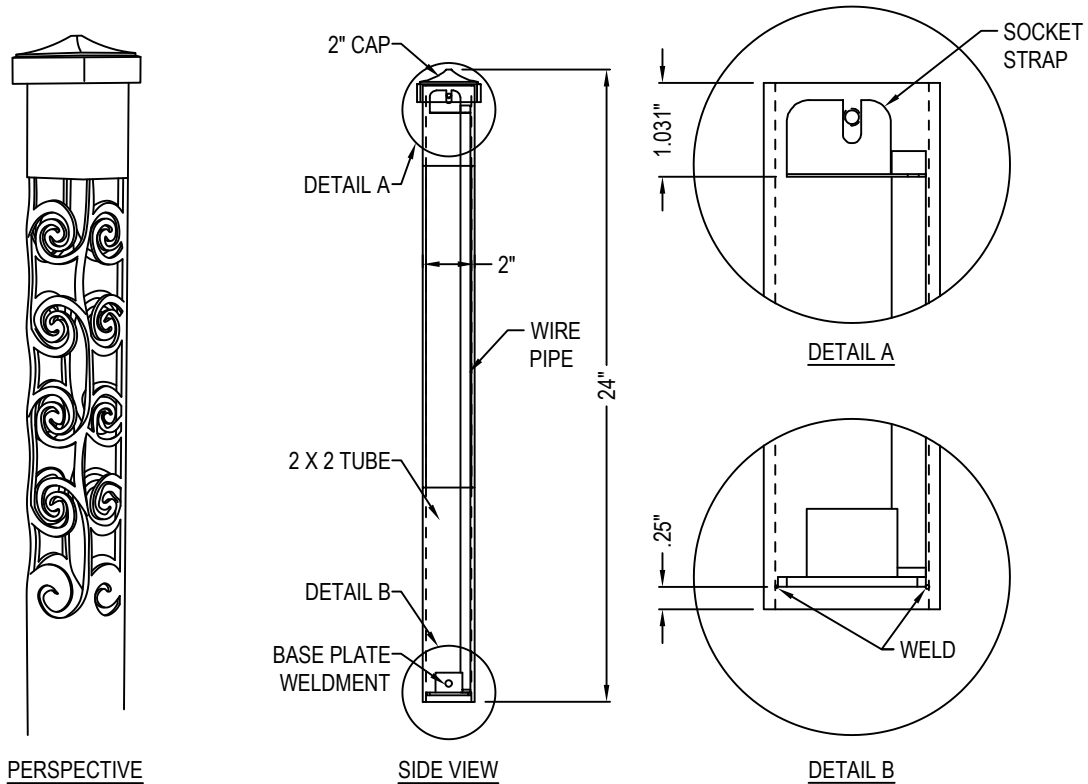

SELECT DESIRED COLOR:

- RUST WEATHERED STEEL
- BLACK POWDER COAT
- DARK BRONZE POWDER COAT

SPECIFICATIONS:

WARRANTY: LIFETIME FIXTURE BODY
MATERIAL: 12 GAUGE STEEL
LAMP TYPE: SINGLE COB G4 BIPIN
RATED VOLTAGE: 9 - 15V
MAX VOLTAGE: 20W
LEAD WIRE: 25'
INCLUDED LAMP: G4 LED BIPIN
INCLUDED MOUNT: 13" HEAVY DUTY GROUND STAKE

NOTES:

1. INSTALLATION TO BE COMPLETED IN ACCORDANCE WITH MANUFACTURER'S SPECIFICATIONS.
2. DO NOT SCALE DRAWING.
3. THIS DRAWING IS INTENDED FOR USE BY ARCHITECTS, ENGINEERS, CONTRACTORS, CONSULTANTS AND DESIGN PROFESSIONALS FOR PLANNING PURPOSES ONLY. THIS DRAWING MAY NOT BE USED FOR CONSTRUCTION.
4. ALL INFORMATION CONTAINED HEREIN WAS CURRENT AT THE TIME OF DEVELOPMENT BUT MUST BE REVIEWED AND APPROVED BY THE PRODUCT MANUFACTURER TO BE CONSIDERED ACCURATE.
5. CONTRACTOR'S NOTE: FOR PRODUCT AND COMPANY INFORMATION VISIT www.CADdetails.com/info AND ENTER REFERENCE NUMBER 5274-004

COURTYARD SERIES: CORTEN STEEL BOLLARDS
 DECORATIVE STEEL BOLLARD PATHWAY LIGHT: 2 X 2 SPIRAL DESIGN